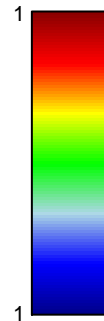

ABBUD_LIF_SIGNALING_2_UP

features = 13
chi-square p = 0.83

ABBUD_LIF_SIGNALING_2_UP

features = 13 , max = 1